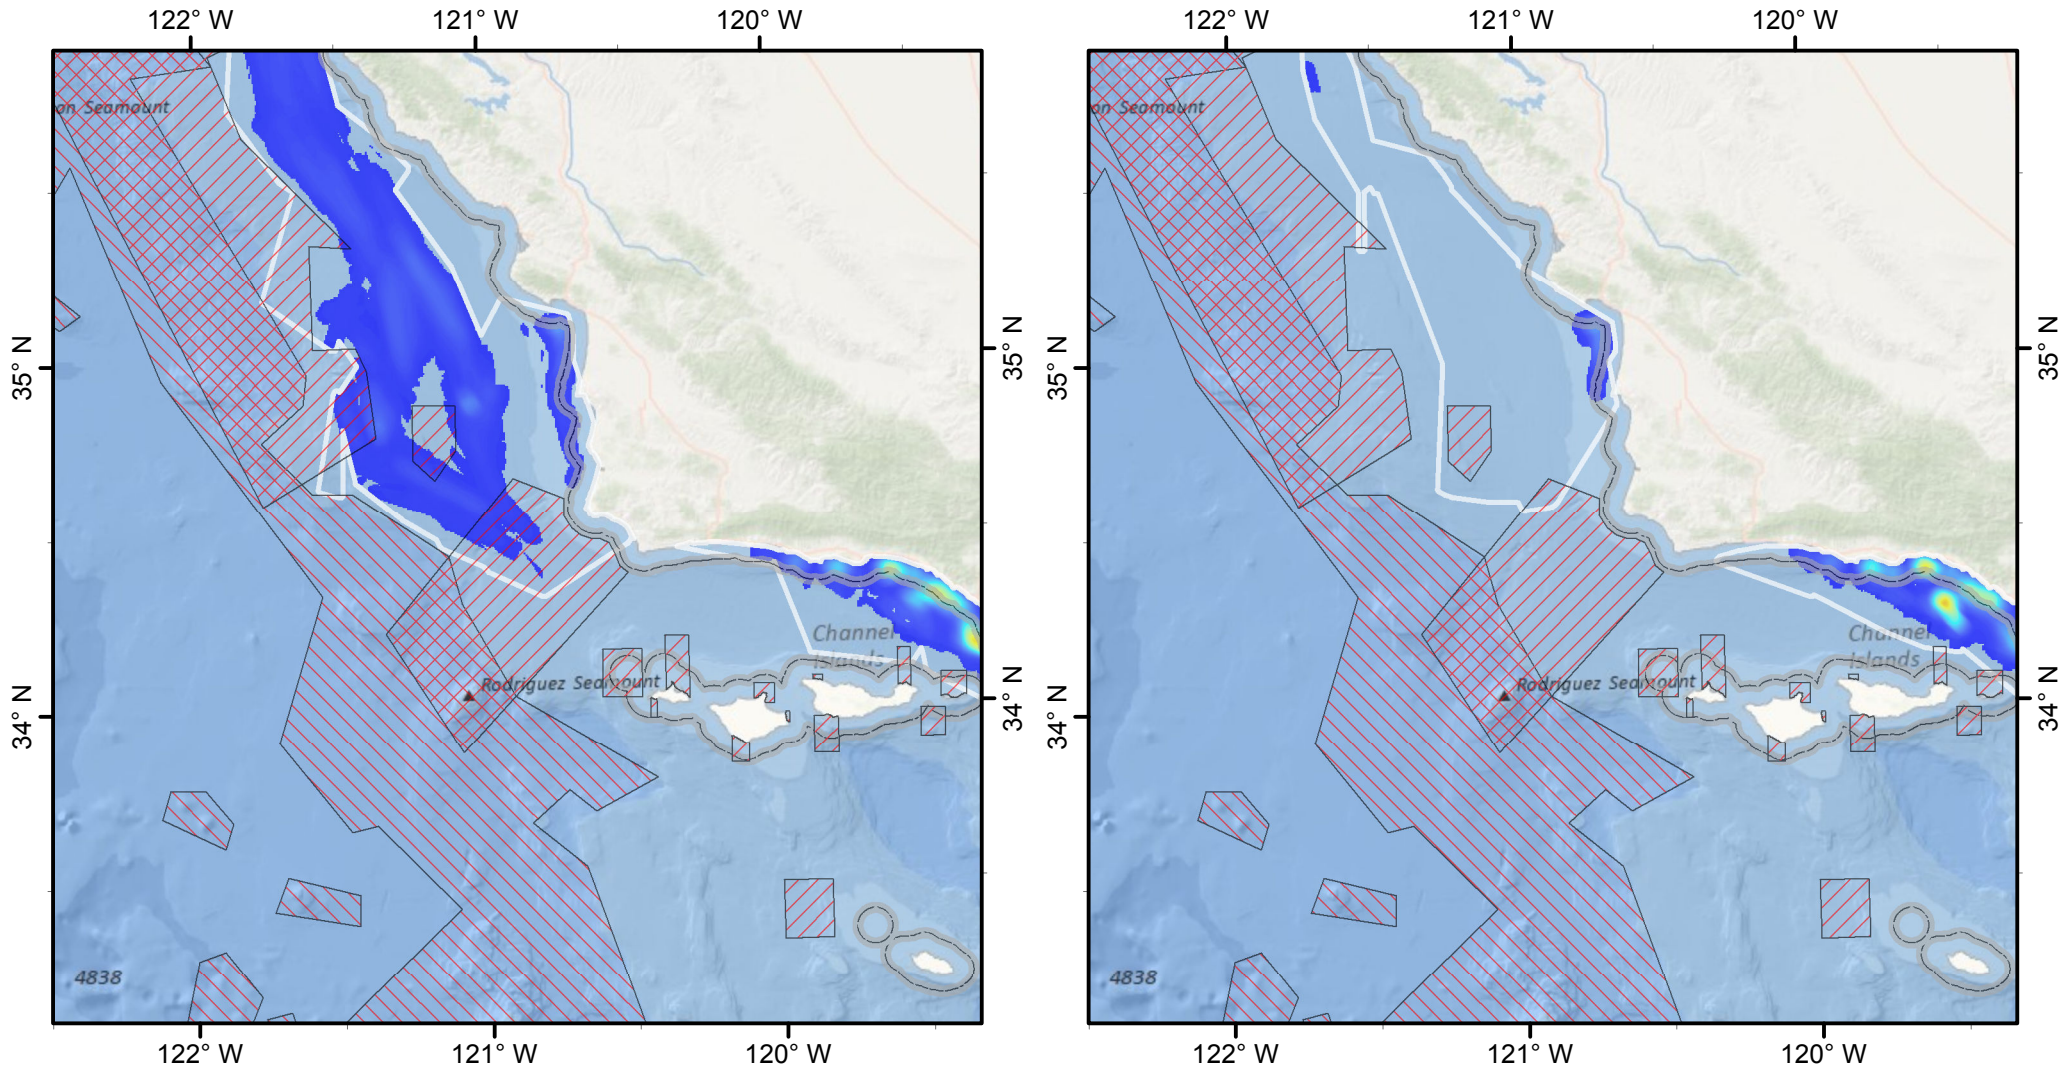

Before **Bottom Trawl Fishing Effort (PacFIN)** After

Map Scale: 1:2,400,000
Date Saved: 20 Aug 2012

Authors: Curt Whitmire & Marlene Bellman (NMFS/NWFSC)

Effort (km/km²)

High : 221.931

Low : 0.008

- Extent Polygon
- EFH Cons. Area
- State Territorial Sea

Map 7 of 8

Search Radius: 3,000 m
Cell Size: 500 m